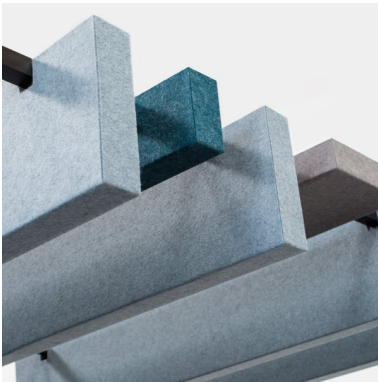

BOX (SLEEPER)

Zintra Baffles

Texture: 3

Lustre: 1

Transparency: 2

DESCRIPTION / FEATURES

Suspended box or sleeper-shaped baffles hung in perfectly spaced rows create these high performing baffles. The box shape feature not

only looks more substantial, it also increases the nrc rating by capturing sound within. Select the same shaped baffles or mix them up for added dimension.

Baresque's Zintra Acoustic Baffles are an innovative replacement to a mineral fibre lay system. Easy to assemble, easy to install and available in a large array of designs, baffles are ideally suited to large noisy spaces in educational institutions, shopping centres, restaurants and airports. Baffles use at least 1 sheet of Zintra Acoustic Panel and an NRC of 0.95.

Find out more about the Benefits of Zintra and its NRC rating on the DOWNLOAD tab.